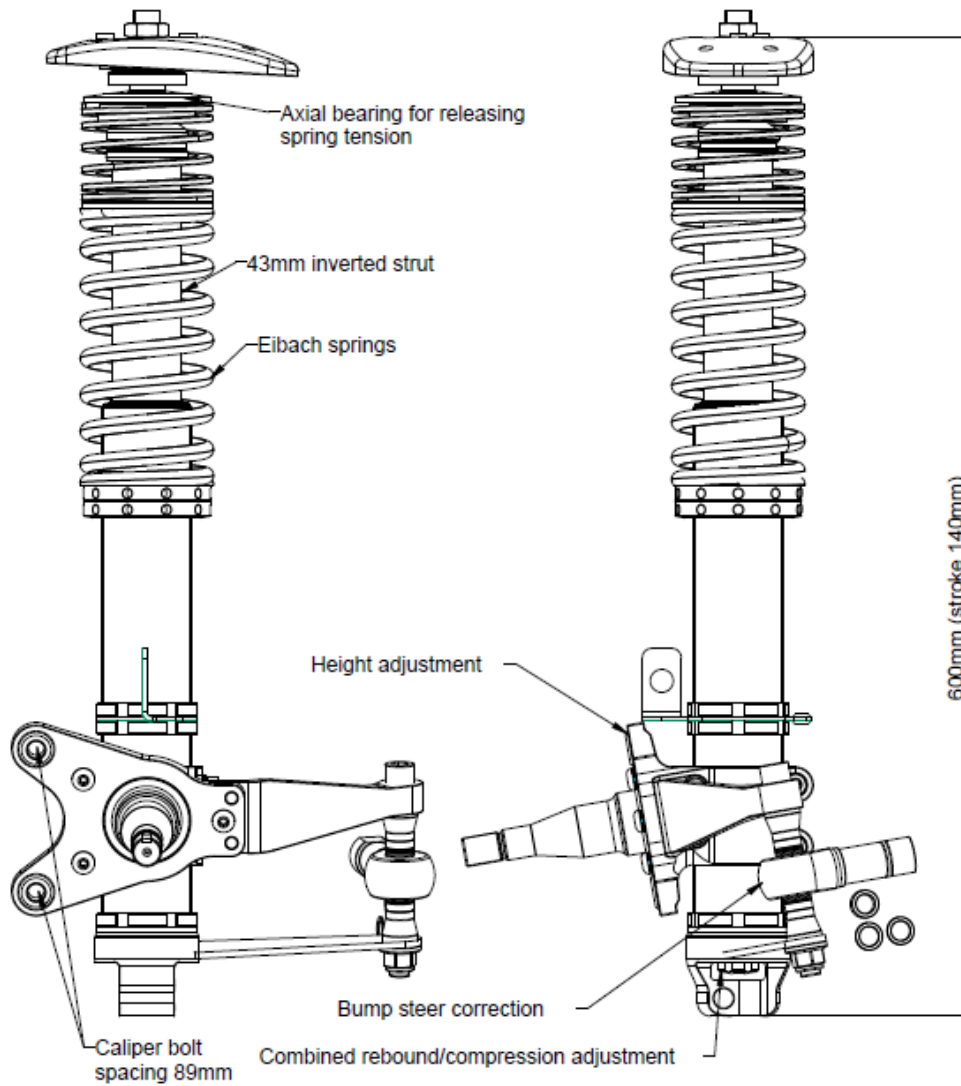

Porsche G-Model Front Torsion Bar damper

Coilover and Torsion Bar dampers have the same dimensions

Porsche G-Model Rear Torsion Bar damper