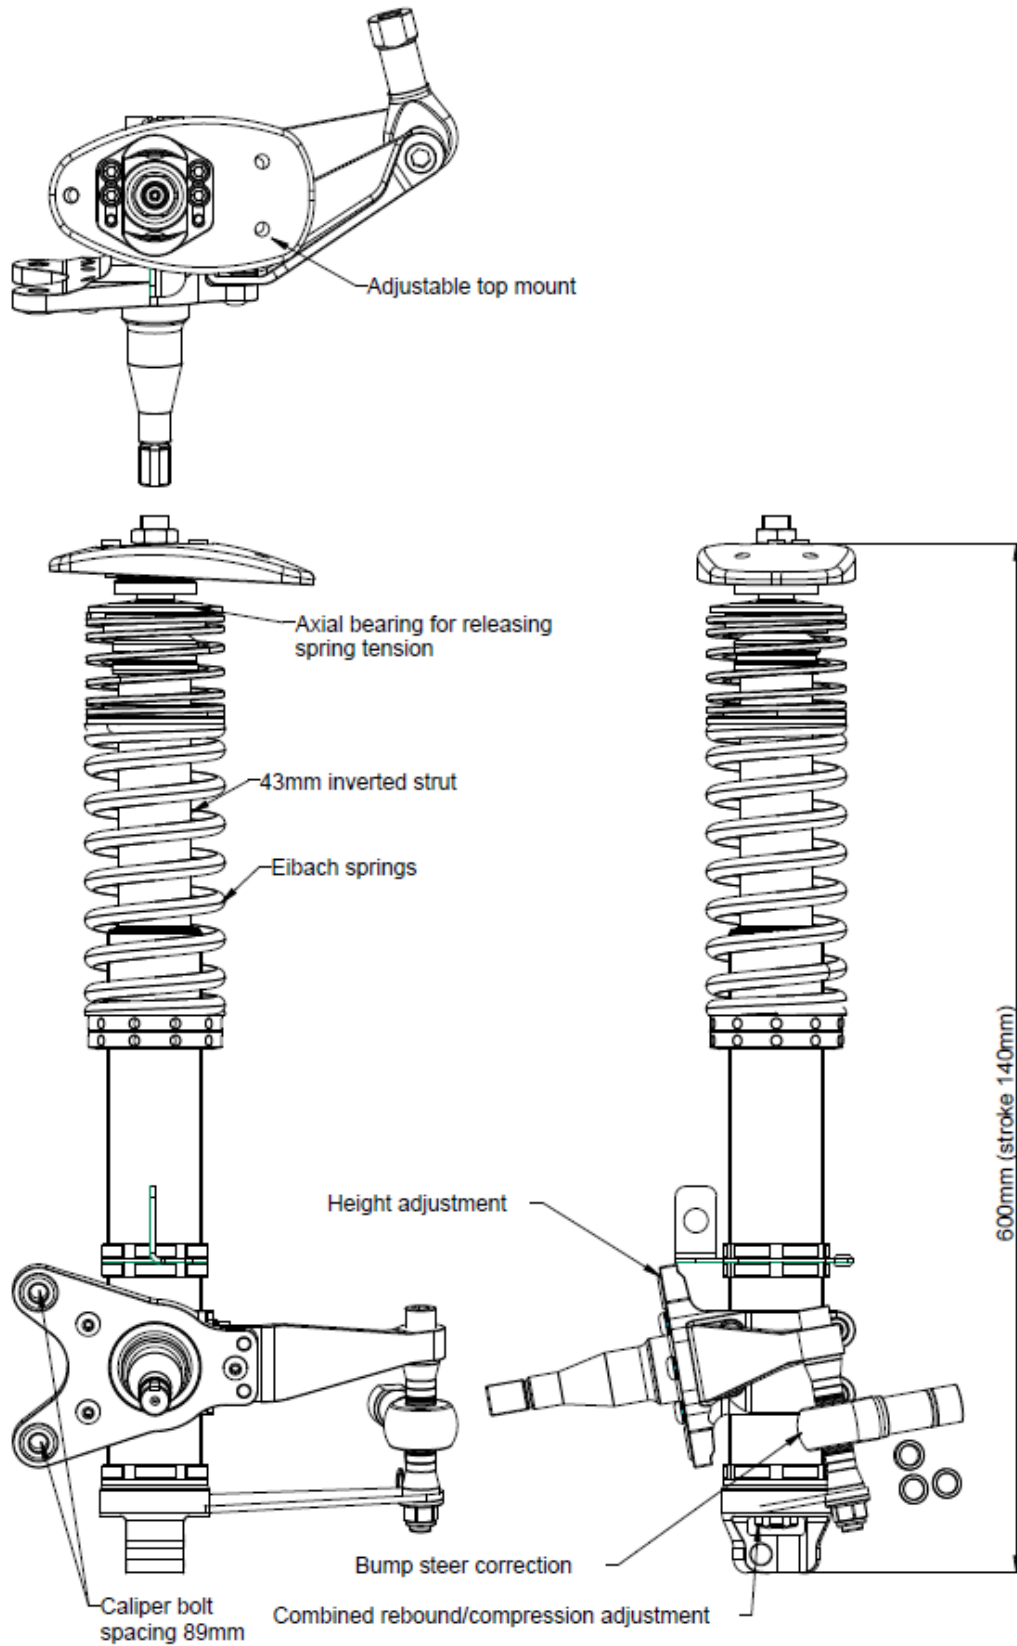

Porsche G-Model Front Coilover damper

Porsche G-Model Rear Coilover damper